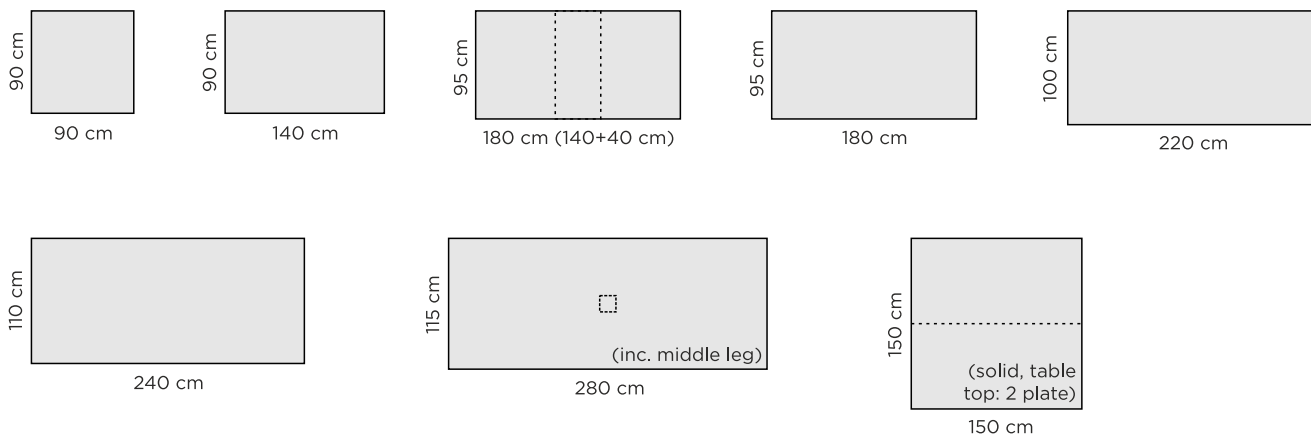

FINLANDIA

FINLANDIA

CUSTOMIZING

1. Choose the size
2. Choose the wooden color
3. Choose the bar chair upholstery

EXTRA (extra price)

Downsize normal table

Glass top to a table, size options:

- 90 x 140 cm
- 95 x 180 cm
- 100 x 200 cm
- 100 x 220 cm

COLOR OPTIONS

* = White table top: MDF.

DINING TABLE MEASURES (height 76 cm)

Table top thickness: 24 mm (white 20 mm)

Table legs: 95 x 95 mm

BAR TABLE MEASURES (height 90 cm)