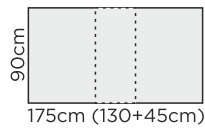

EXTRA

Available in two wood colour combination

* = Available: Glass top to a table

DINING TABLES

(Table height: 75cm)

DINING CHAIR

* = Available: Glass top to a table