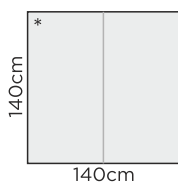

EXTRA

Available in two wood colour combination

* = Available: Glass top to a table

DINING TABLES

(Table height: 75cm)

DINING CHAIR

* = Available: Glass top to a table