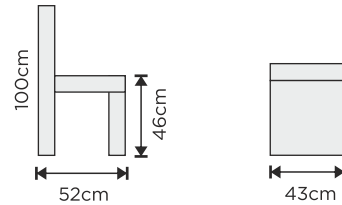

EXTRA

Available in two wood colour combination

* = Available: Glass top to a table

DINING TABLES

(Table height: 75cm)

DINING CHAIR

* = Available: Glass top to a table