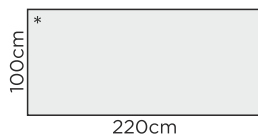

EXTRA

Available in two wood colour combination

* = Available: Glass top to a table

DINING TABLES

(Table height: 75cm)

DINING CHAIR

* = Available: Glass top to a table