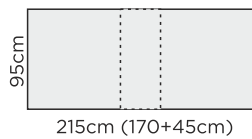

EXTRA

Available in two wood colour combination

* = Available: Glass top to a table

DINING TABLES

(Table height: 75cm)

DINING CHAIR

* = Available: Glass top to a table