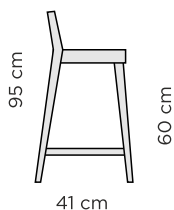

- 90 x 140 cm
- 95 x 180 cm
- 100 x 200 cm
- 100 x 220 cm

COLOR OPTIONS

* = White table top: MDF.

DINING TABLE MEASURES (height 76 cm)

Table top thickness: 24mm (white 20mm)

Table legs: 95 x 95mm

Bar chair: Wooden or upholstered seat

BAR CHAIR MEASURES

BAR TABLE MEASURES (height 90 cm)