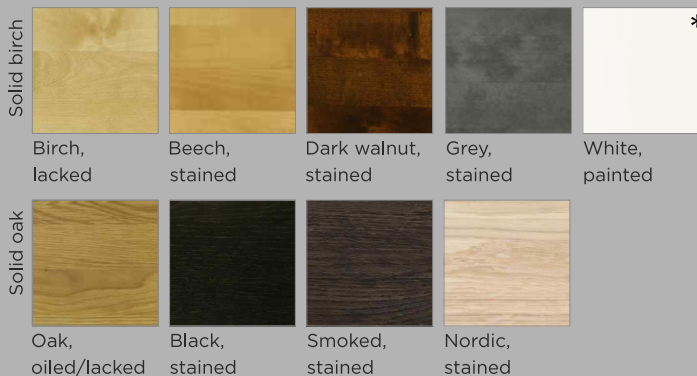

AURORA

AURORA

CUSTOMIZING

1. Choose the size
2. Choose the wooden color
3. Choose the bar chair upholstery

EXTRA

(lisähinta)

Downsize normal table

Glass top to a table, size options:

- 90 x 140 cm
- 95 x 180 cm
- 100 x 200 cm
- 100 x 220 cm

COLOR OPTIONS

* = White table top: MDF.

DINING TABLE MEASURES (height 76 cm)

Table top thickness: 24mm (white 20mm)

Table legs: 95 x 95mm

Bar chair: Wooden or upholstered seat