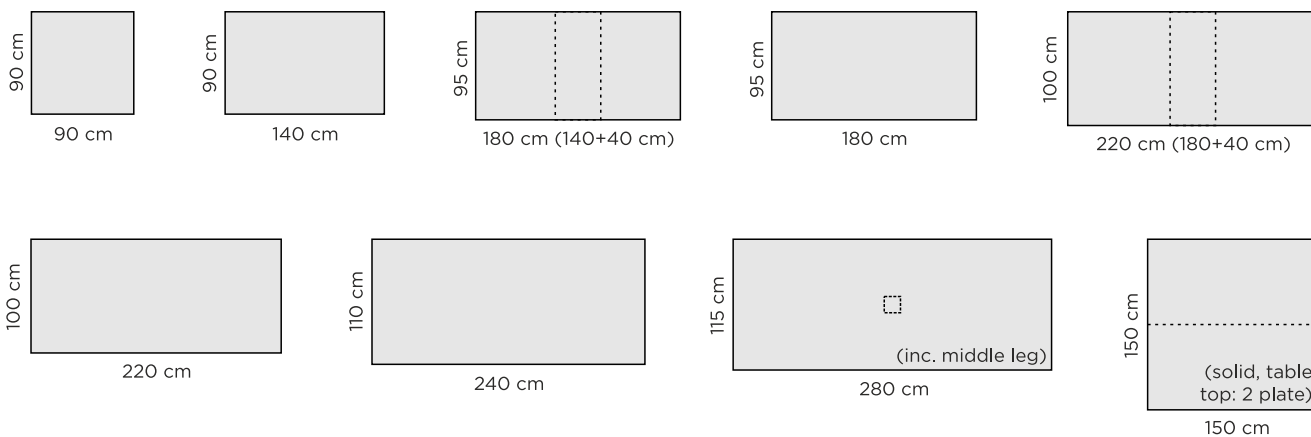

- 90 x 140 cm
- 95 x 180 cm
- 100 x 200 cm
- 100 x 220 cm

COLOR OPTIONS

* = White table top: MDF.

DINING TABLE MEASURES (height 76 cm)

Table top thickness: 24mm (white 20mm)

Table legs: 95 x 95mm

Bar chair: Wooden or upholstered seat

BAR CHAIR MEASURES

BAR TABLE MEASURES (height 90 cm)