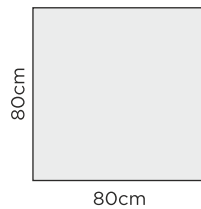

DINING CHAIR MEASURES

DINING TABLE MEASURES

(Tables height: 73cm)

BAR TABLE MEASURES

(Table height: 93cm)