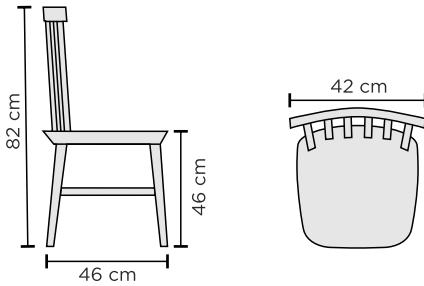

AINO

AINO

CUSTOMIZING

1. Choose the size
2. Choose the wood colour

WOOD COLOUR

(color combination available, ask more to your retailer)

CHAIRS

Oak: Solid wood.
Birch: Solid wood, seat painted MDF board.

DINING CHAIR MEASURES

DINING TABLE MEASURES

(Tables height: 73cm)

BAR TABLE MEASURES

(Table height: 93cm)