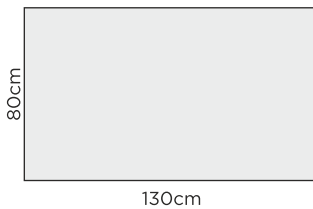

DINING CHAIR MEASURES

DINING TABLE MEASURES

(Tables height: 73cm)

BAR TABLE MEASURES

(Table height: 93cm)