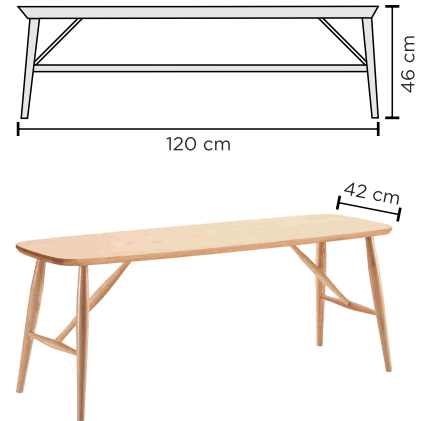

DINING CHAIR MEASURES

COUNTER STOOL MEASURES

BENCH MEASURES

DINING TABLE MEASURES

(Height: 73 cm)

BAR TABLE MEASURES

(Height: 93 cm)

DESK MEASURES

(Height: 73,5 cm)