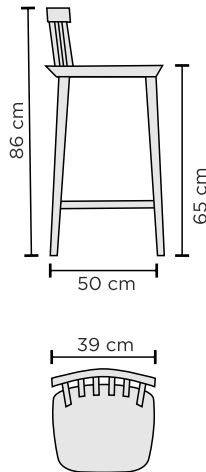

DINING CHAIR MEASURES

COUNTER STOOL MEASURES

BENCH MEASURES

DINING TABLE MEASURES

(Height: 73 cm)

BAR TABLE MEASURES

(Height: 93 cm)

DESK MEASURES

(Height: 73,5 cm)