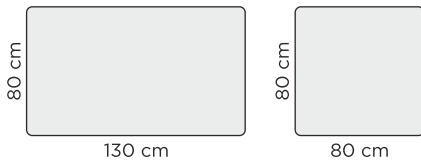

DINING CHAIR MEASURES

COUNTER STOOL MEASURES

BENCH MEASURES

DINING TABLE MEASURES

(Height: 73 cm)

BAR TABLE MEASURES

(Height: 93 cm)

DESK MEASURES

(Height: 73,5 cm)