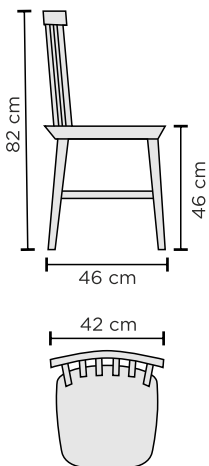

AINO

AINO

CUSTOMIZING

1. Choose the size
2. Choose the wood colour

WOOD COLOUR

(color combination available, ask more to your retailer)

CHAIRS

Oak: Solid wood.
Birch: Solid wood, seat painted MDF board.

DINING CHAIR MEASURES

COUNTER STOOL MEASURES

BENCH MEASURES

DINING TABLE MEASURES

(Height: 73 cm)

BAR TABLE MEASURES

(Height: 93 cm)

DESK MEASURES

(Height: 73,5 cm)