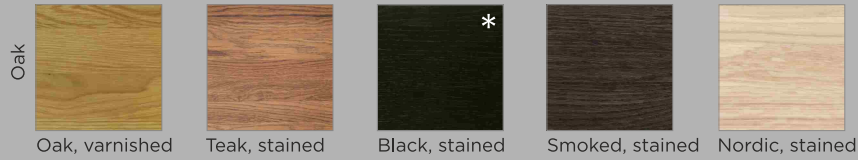

AINO

AINO

CUSTOMIZING

1. Choose the size
2. Choose the wood colour

WOOD COLOUR

(color combination available, ask more to your retailer)

CHAIRS

Oak: Solid wood.
Birch: Solid wood, seat painted MDF board.

TABLES

Oak: Solid wood legs. MDF board cover with oak veneer.
Birch: Solid wood legs. MDF board cover with oak veneer.

* = Black colored dining table frame have a painted birch solid wood and MDF board covered with oak veneer.