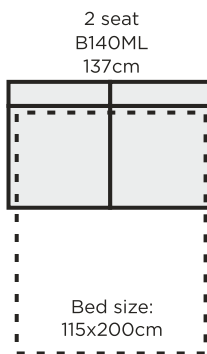

MEASURES

SLEEPER MODULAR PARTS (Luxus bed mechanism)

ARMRESTS

All measures with 4cm legs
All measures +/- 3cm

www.pohjanmaan.com