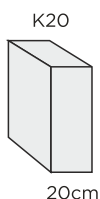

LEGS

Standard leg model: 404/4

UPHOLSTERY

Leather, fabric, compination

EXTRA

Bold stitching A (white) or B (black)
Mattress cover, available: C165ML and D2185ML beds
Polylatex mattress, available: C165ML and D2185ML beds

MEASURES

SLEEPER MODULAR PARTS (Luxus bed mechanism)

ARMRESTS

All measures with 4cm legs
All measures +/- 3cm

www.pohjanmaan.com