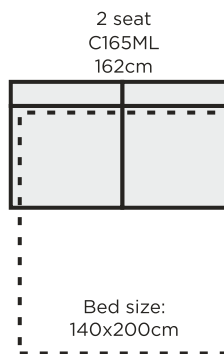

MEASURES

SLEEPER MODULAR PARTS (Luxus bed mechanism)

ARMRESTS

All measures with 4cm legs
All measures +/- 3cm

www.pohjanmaan.com