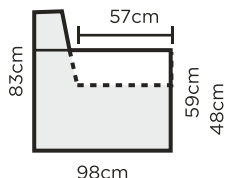

MEASURES

SLEEPER MODULAR PARTS (Luxus bed mechanism)

ARMRESTS

All measures with 4cm legs
All measures +/- 3cm

www.pohjanmaan.com