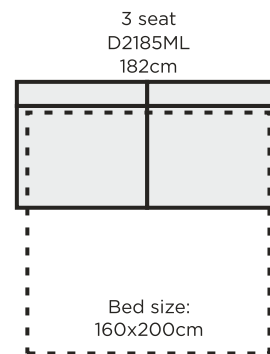

MEASURES

SLEEPER MODULAR PARTS (Luxus bed mechanism)

ARMRESTS

All measures with 4cm legs
All measures +/- 3cm

www.pohjanmaan.com