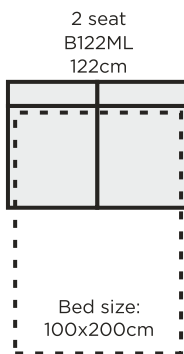

MEASURES

SLEEPER MODULAR PARTS (Luxus bed mechanism)

ARMRESTS

All measures with 4cm legs
All measures +/- 3cm

www.pohjanmaan.com