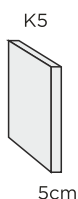

LEGS

Standard leg model: 404/4

UPHOLSTERY

Leather, fabric, compination

EXTRA

Bold stitching A (white) or B (black)
Mattress cover, available: C165ML and D2185ML beds
Polylatex mattress, available: C165ML and D2185ML beds

MEASURES

SLEEPER MODULAR PARTS (Luxus bed mechanism)

ARMRESTS

All measures with 4cm legs
All measures +/- 3cm

www.pohjanmaan.com