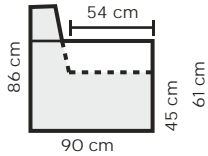

MEASURES:

MODUL PARTS:

Chair	Wide Chair	Jumbo Chair	Loveseat	Jumbo Loveseat				
60cm	76cm	90cm	120cm	152cm				
3 Seater (3 cush.)	3 Seater (2 cush.)	Jumbo 3 Seater (3 cush.)	Corner	Curved Corner				
180cm	180cm	228cm	90cm	106cm				
Corner Chaise (left/right)	Chaise End (left/right)	Chaise with Armrest (left/right)	Ottoman (hight: 41cm)	Armrest 1	Armrest 2 (end plate, not available to chaise parts)			
207cm	90cm	152cm	89cm	15 cm	2 cm			
90cm	117cm	76cm	66cm					
		91cm						

SOFAS:

2 Seater	Loveseat	3 Seater	Loveseat + Corner Chaise (left/right)
150cm	182cm	210cm	258cm
			207cm