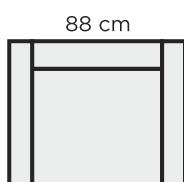

ARIA

CUSTOMIZING

1. Choose upholstery.
2. Choose details.

FRAME CONSTRUCTION

Individually bench-made by Scandinavian craftsmen.
Seat Frame constructed of select SOLID SPRUCE with finger joints and no-zag springs (at least four per seat).
Back parts constructed with Mortise & Tenon design for extraordinary durability.
Exterior sides and back fully padded.

STANDARD LEG COLOR OPTIONS:

COMFORT

Medium

LEGS

Standard leg model: 129/15

UPHOLSTERY

Leather, fabric, compination

EXTRA

Bold stitching A (white) or B (black)

MEASURES

Chair

2 seater sofa

3 seater sofa (2 pillow)

Jumbo sofa (2 or 3 pillow)