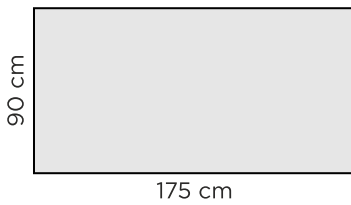

### EXTRA

Smaller table size (fixed tables, extra price).

\* = White table top: MDF board  
 Table top thickness: 18mm  
 Table legs 57x57mm solid birch

### DINING TABLE (height 75 cm)

### EXTENDABLE DINING TABLE (height 75 cm)