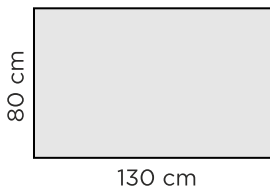

### EXTRA

Smaller table size (fixed tables, extra price).

\* = White table top: MDF board  
 Table top thickness: 18mm  
 Table legs 57x57mm solid birch

### DINING TABLE (height 75 cm)