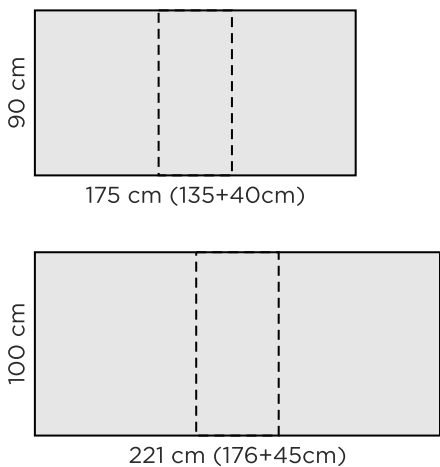

WOOD COLOR OPTIONS

* = White table top: MDF board

Table top: 24mm solid birch (white table top 20mm MDF)
Table legs 57x57mm solid birch

DINING TABLE (height 75 cm)

EXTENDABLE DINING TABLE (height 75 cm)

DINING CHAIR MEASURES