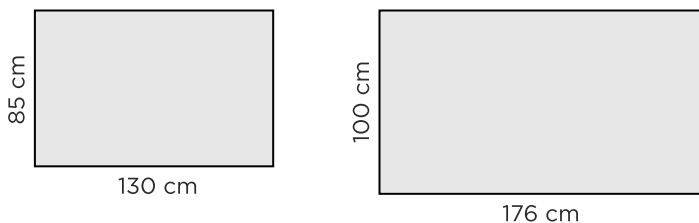

FRIDA

FRIDA

CUSTOMIZING

1. Choose the size.
2. Choose the wooden or upholstered seat.
3. Choose the wood color.
4. Choose the seat upholstery.

UPHOLSTERY

Fabric or leather

EXTRA

Smaller table size (fixed tables, extra price).

WOOD COLOR OPTIONS

* = White table top: MDF board

Table top: 24mm solid birch (white table top 20mm MDF)
Table legs 57x57mm solid birch

DINING TABLE (height 75 cm)

EXTENDABLE DINING TABLE (height 75 cm)

DINING CHAIR MEASURES