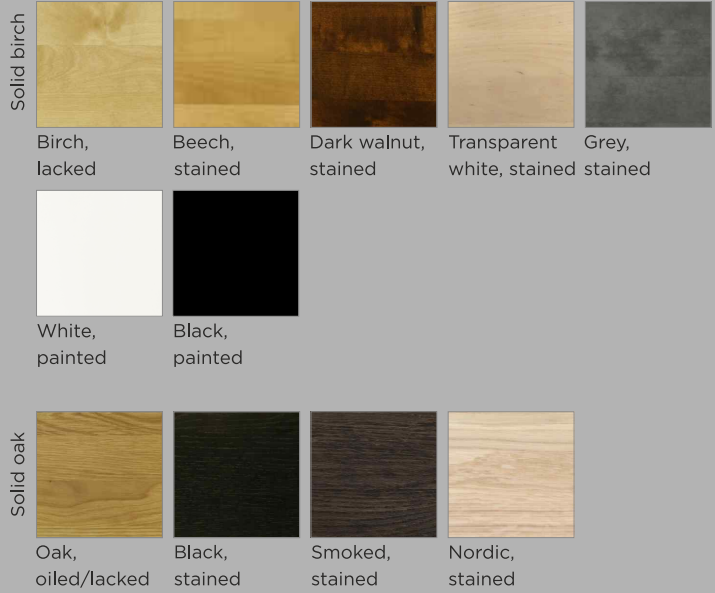

FIINI

FIINI

CUSTOMIZING

1. Choose the wood color
2. Choose the upholstery

UPHOLSTERY

Fabric or leather

WOOD COLOR

DINING CHAIR MEASURES