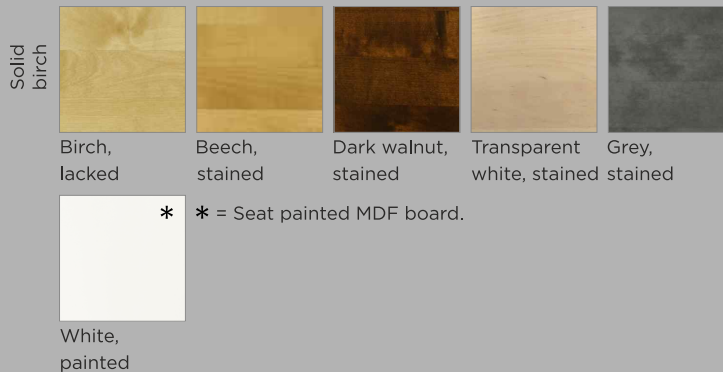

ELISE

ELISE

CUSTOMIZING

1. Choose the wooden or upholstered seat
2. Choose the upholstery
3. Choose the wood color

UPHOLSTERY

Fabric or leather

WOOD COLOR OPTIONS

DINING CHAIR MEASURES