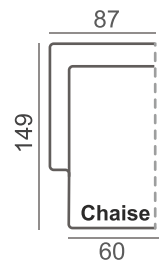

LEG OPTIONS

115/9

White painted

222/10

231/10

SOFA

Corner sofa parts (left or right handed)

Sofas