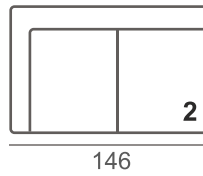

LEG OPTIONS

115/9

White painted

222/10

231/10

SOFA

Corner sofa parts (left or right handed)

Sofas