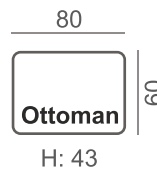

LEG OPTIONS

115/9

White painted

222/10

231/10

SOFA

Corner sofa parts (left or right handed)

Sofas