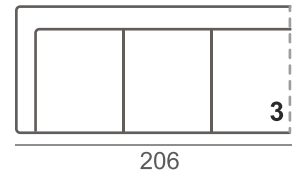

LEG OPTIONS

115/9

White painted

222/10

231/10

SOFA

Corner sofa parts (left or right handed)

Sofas