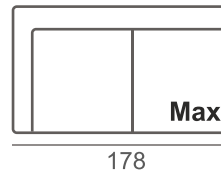

LEG OPTIONS

115/9

White painted

222/10

231/10

SOFA

Corner sofa parts (left or right handed)

Sofas