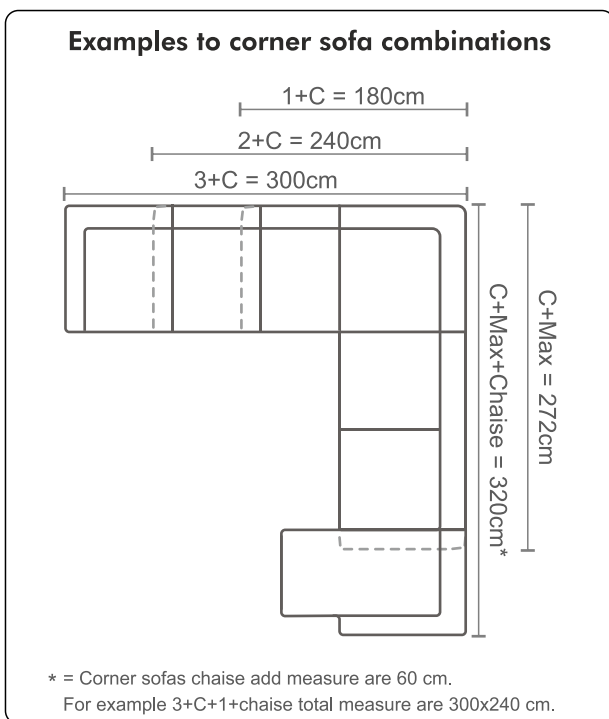

LEG OPTIONS

115/9

White painted

222/10

231/10

SOFA

Corner sofa parts (left or right handed)

Sofas