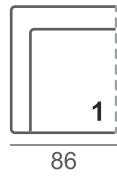

LEG OPTIONS

115/9

White painted

222/10

231/10

SOFA

Corner sofa parts (left or right handed)

Sofas