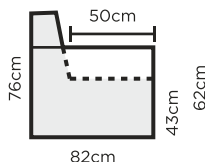

UPHLESTERY

Leather, fabric, combination

EXTRAS

- Mattress (147 x 203 x 4cm)
- Mattress protector (L-size, 150 x 208cm)
- USB charger (inc. USB plug and power supply)

LEG COLOR OPTIONS

MEASURES:

*Easy Deluxe sleeper sofa measures
**Nest sleeper measures

SWIVEL CHAIR MEASURES Width 73 cm

DAYBED MEASURES (L/R)

MODUL PARTS:

FIXED PARTS:

SLEEPER SOFAS:

NEST FUNCTION SOFAS:

- 1M (W96 cm; sleeper size 76x205cm)
- 2M (W158cm; sleeper size 140x205cm)
- MaxM (W164cm; sleeper size 152x205cm)
- 3M (W205cm; sleeper size 193x205cm)