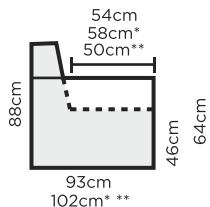

LEGS

- Standard leg model: 226/13 or 126/13
- Swivel chair: cross designed metal leg (chrome or black) or 126/20 solid birch / oak.
- 1M chair sleeper or 2M sofa sleeper, standard leg: 203/9. Optional leg model: 126/9

UPHLESTERY

Leather, fabric, combination

EXTRAS

- Mattress (147 x 203 x 4cm)
- Mattress protector (L-size, 150 x 208cm)
- USB charger (inc. USB plug and power supply)

LEG COLOR OPTIONS

MEASURES:

*Easy Deluxe sleeper sofa measures
**Nest sleeper measures

SWIVEL CHAIR MEASURES Width 73 cm

DAYBED MEASURES (L/R)

MODUL PARTS:

FIXED PARTS:

SLEEPER SOFAS:

NEST FUNCTION SOFAS:

- 1M (W96 cm; sleeper size 76x205cm)
- 2M (W158cm; sleeper size 140x205cm)
- MaxM (W164cm; sleeper size 152x205cm)
- 3M (W205cm; sleeper size 193x205cm)