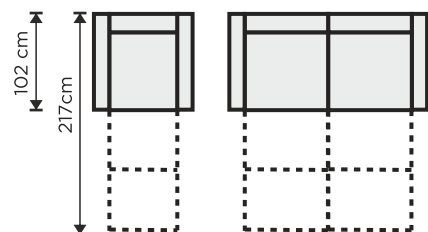

UPHLESTERY

Leather, fabric, combination

EXTRAS

- Mattress (147 x 203 x 4cm)
- Mattress protector (L-size, 150 x 208cm)
- USB charger (inc. USB plug and power supply)

LEG COLOR OPTIONS

MEASURES:

*Easy Deluxe sleeper sofa measures
**Nest sleeper measures

SWIVEL CHAIR MEASURES Width 73 cm

DAYBED MEASURES (L/R)

MODUL PARTS:

FIXED PARTS:

SLEEPER SOFAS:

NEST FUNCTION SOFAS:

- 1M (W96 cm; sleeper size 76x205cm)
- 2M (W158cm; sleeper size 140x205cm)
- MaxM (W164cm; sleeper size 152x205cm)
- 3M (W205cm; sleeper size 193x205cm)