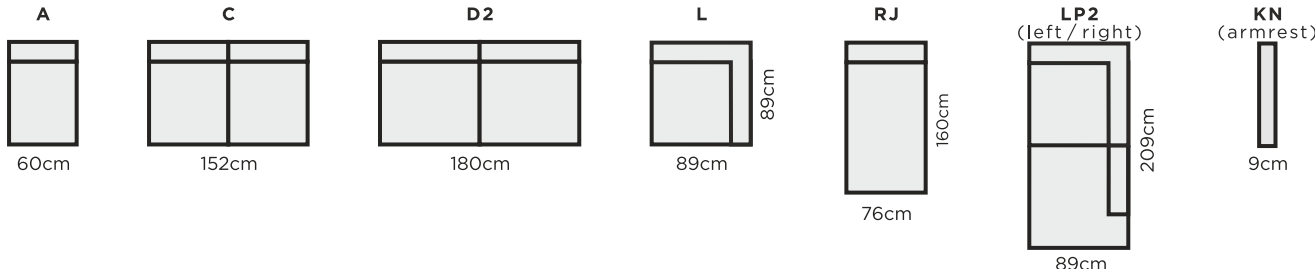

LEGS

- Standard leg model: 226/13 or 126/13
- Swivel chair: cross designed metal leg (chrome or black) or 126/20 solid birch / oak.
- 1M chair sleeper or 2M sofa sleeper, standard leg: 203/9. Optional leg model: 126/9

UPHLESTERY

Leather, fabric, combination

EXTRAS

- Mattress (147 x 203 x 4cm)
- Mattress protector (L-size, 150 x 208cm)
- USB charger (inc. USB plug and power supply)

LEG COLOR OPTIONS

MEASURES:

*Easy Deluxe sleeper sofa measures
**Nest sleeper measures

SWIVEL CHAIR MEASURES Width 73 cm

DAYBED MEASURES (L/R)

MODUL PARTS:

FIXED PARTS:

SLEEPER SOFAS:

NEST FUNCTION SOFAS:

- 1M (W96 cm; sleeper size 76x205cm)
- 2M (W158cm; sleeper size 140x205cm)
- MaxM (W164cm; sleeper size 152x205cm)
- 3M (W205cm; sleeper size 193x205cm)