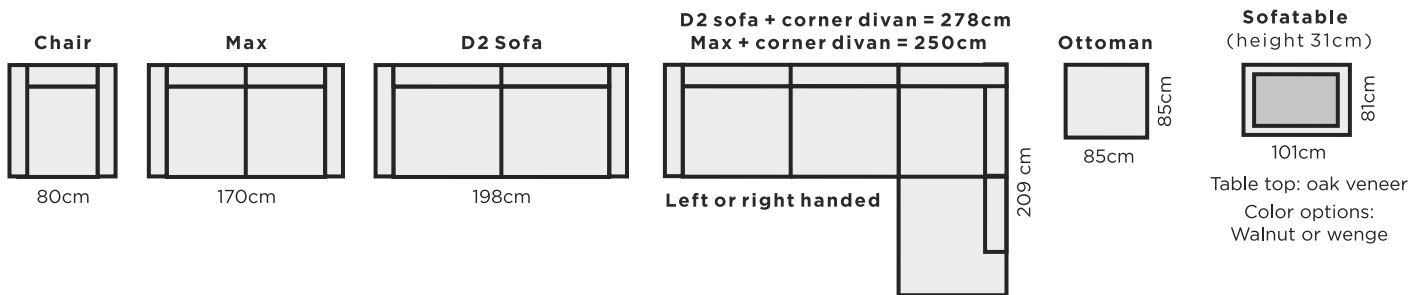

LEGS

- Standard leg model: 226/13 or 126/13
- Swivel chair: cross designed metal leg (chrome or black) or 126/20 solid birch / oak.
- 1M chair sleeper or 2M sofa sleeper, standard leg: 203/9. Optional leg model: 126/9

UPHLESTERY

Leather, fabric, combination

EXTRAS

- Mattress (147 x 203 x 4cm)
- Mattress protector (L-size, 150 x 208cm)
- USB charger (inc. USB plug and power supply)

LEG COLOR OPTIONS

MEASURES:

*Easy Deluxe sleeper sofa measures
**Nest sleeper measures

SWIVEL CHAIR MEASURES Width 73 cm

DAYBED MEASURES (L/R)

MODUL PARTS:

FIXED PARTS:

SLEEPER SOFAS:

NEST FUNCTION SOFAS:

- 1M (W96 cm; sleeper size 76x205cm)
- 2M (W158cm; sleeper size 140x205cm)
- MaxM (W164cm; sleeper size 152x205cm)
- 3M (W205cm; sleeper size 193x205cm)