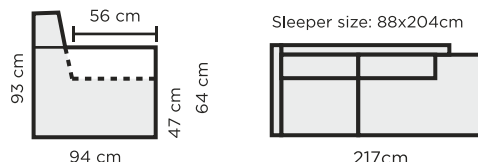

LEGS

- Standard leg model: 226/13 or 126/13
- Swivel chair: cross designed metal leg (chrome or black) or 126/20 solid birch / oak.
- 1M chair sleeper or 2M sofa sleeper, standard leg: 203/9. Optional leg model: 126/9

UPHLESTERY

Leather, fabric, combination

EXTRAS

- Mattress (147 x 203 x 4cm)
- Mattress protector (L-size, 150 x 208cm)
- USB charger (inc. USB plug and power supply)

LEG COLOR OPTIONS

MEASURES:

*Easy Deluxe sleeper sofa measures
**Nest sleeper measures

SWIVEL CHAIR MEASURES Width 73 cm

DAYBED MEASURES (L/R)

MODUL PARTS:

FIXED PARTS:

SLEEPER SOFAS:

NEST FUNCTION SOFAS:

- 1M (W96 cm; sleeper size 76x205cm)
- 2M (W158cm; sleeper size 140x205cm)
- MaxM (W164cm; sleeper size 152x205cm)
- 3M (W205cm; sleeper size 193x205cm)