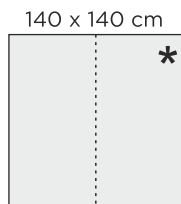

*Petra*

**CUSTOMIZING**

1. Choose the size
2. Choose the wooden colour
3. Choose the seat upholstery

**UPHOLSTERY**

Fabric, leather

**COLOURS**

**DINING TABLE MEASURES** (height 75 cm)

**DINING CHAIR MEASURES**

**BAR TABLE MEASURES** (height 90 cm)

Petra bar table 90x90cm and Deco bar chairs with handle, white, Mine 57 -fabric

\* = glass (6mm) to table top available