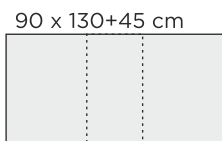

*Petra*

**CUSTOMIZING**

1. Choose the size
2. Choose the wooden colour
3. Choose the seat upholstery

**UPHOLSTERY**

Fabric, leather

**COLOURS**

**DINING TABLE MEASURES** (height 75 cm)

**DINING CHAIR MEASURES**

**BAR TABLE MEASURES** (height 90 cm)

Petra bar table 90x90cm and Deco bar chairs with handle, white, Mine 57 -fabric

\* = glass (6mm) to table top available