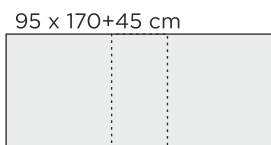

*Petra*

**CUSTOMIZING**

1. Choose the size
2. Choose the wooden colour
3. Choose the seat upholstery

**UPHOLSTERY**

Fabric, leather

**COLOURS**

**DINING TABLE MEASURES** (height 75 cm)

**DINING CHAIR MEASURES**

**BAR TABLE MEASURES** (height 90 cm)

Petra bar table 90x90cm and Deco bar chairs with handle, white, Mine 57 -fabric

\* = glass (6mm) to table top available