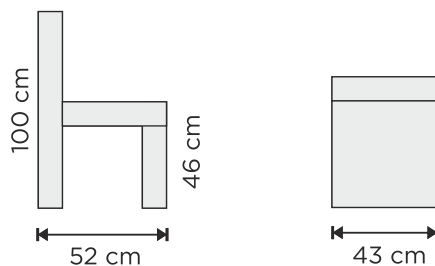

*Petra*

**CUSTOMIZING**

1. Choose the size
2. Choose the wooden colour
3. Choose the seat upholstery

**UPHOLSTERY**

Fabric, leather

**COLOURS**

**DINING TABLE MEASURES** (height 75 cm)

**DINING CHAIR MEASURES**

**BAR TABLE MEASURES** (height 90 cm)

Petra bar table 90x90cm and Deco bar chairs with handle, white, Mine 57 -fabric

\* = glass (6mm) to table top available