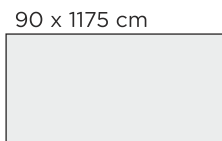

*Petra*

**CUSTOMIZING**

1. Choose the size
2. Choose the wooden colour
3. Choose the seat upholstery

**UPHOLSTERY**

Fabric, leather

**COLOURS**

**DINING TABLE MEASURES** (height 75 cm)

**DINING CHAIR MEASURES**

**BAR TABLE MEASURES** (height 90 cm)

Petra bar table 90x90cm and Deco bar chairs with handle, white, Mine 57 -fabric

\* = glass (6mm) to table top available