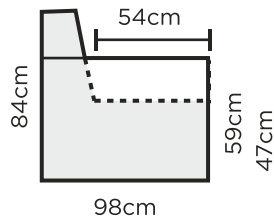

LEGS

Standard leg model: 105/6

UPHOLSTERY

Certain leather or fabric

MEASURES

Sleeper sofa (Nexus -mechanism)

Bed size: 140x197cm

Spring mattress, thickness 14 cm
(available also with foam (HR23kg) mattress, thickness 12 cm)

Nexus -bed mechanism have 3 year guarantee

All measures with 6cm height legs
All measures +/- 3cm

www.pohjanmaan.com