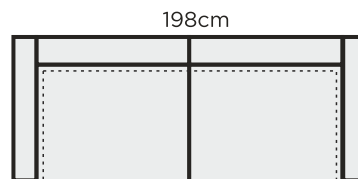

LEGS

Standard leg model: 105/6

UPHOLSTERY

Certain leather or fabric

MEASURES

Sleeper sofa (Nexus -mechanism)

Bed size: 140x197cm

Spring mattress, thickness 14 cm
(available also with foam (HR23kg) mattress, thickness 12 cm)

Nexus -bed mechanism have 3 year guarantee

All measures with 6cm height legs
All measures +/- 3cm

www.pohjanmaan.com