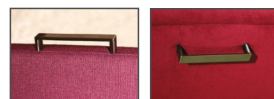

EXTRAS

Standard handle: Attach top of the chair.
Optional: Handle attach to back of the chair or without handle.